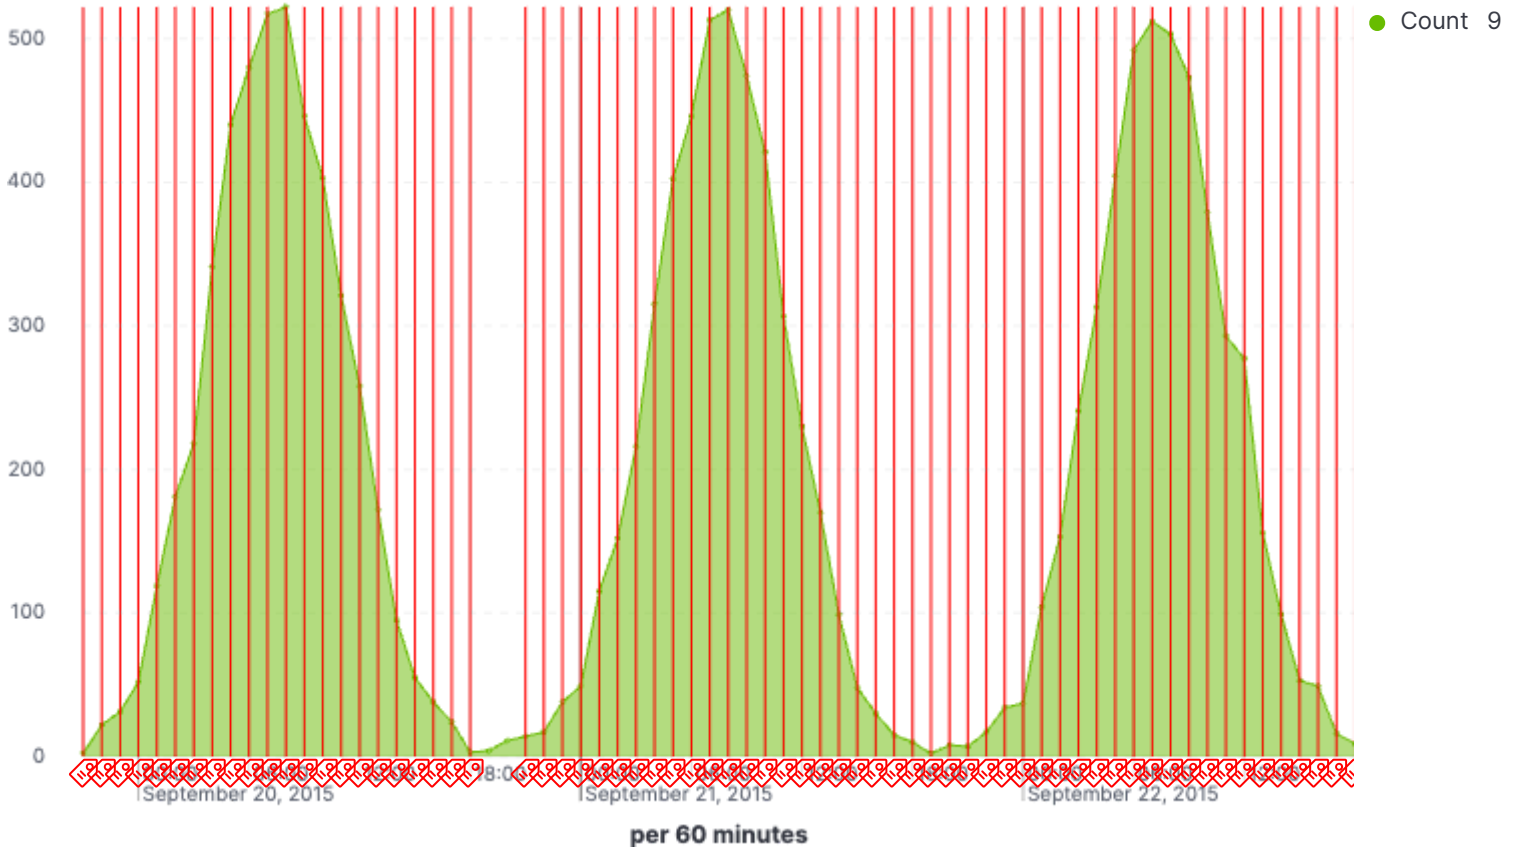

logstash_tagcloud

geo.srcdest: Descending - Count

logstash_timelion

logstash_tsvb

logstash_scripted_saved_search

2,858 documents

Columns 1 field sorted

	↓ @timestamp ⌵	bytes_scripted
<input type="checkbox"/>	Sep 22, 2015 @ 19:24:14.970	8,998,912
<input type="checkbox"/>	Sep 22, 2015 @ 18:46:45.525	7,286,784
<input type="checkbox"/>	Sep 22, 2015 @ 18:09:30.819	11,290,624
<input type="checkbox"/>	Sep 22, 2015 @ 18:01:11.244	3,959,808
<input type="checkbox"/>	Sep 22, 2015 @ 17:49:36.365	6,467,584

Rows per page: 100

machine_os

Select... ▼

Apply changes Cancel changes Clear form

ML anomaly swim lane for testthis

There are no log messages to display.

Try adjusting your filter.

 Check for new data