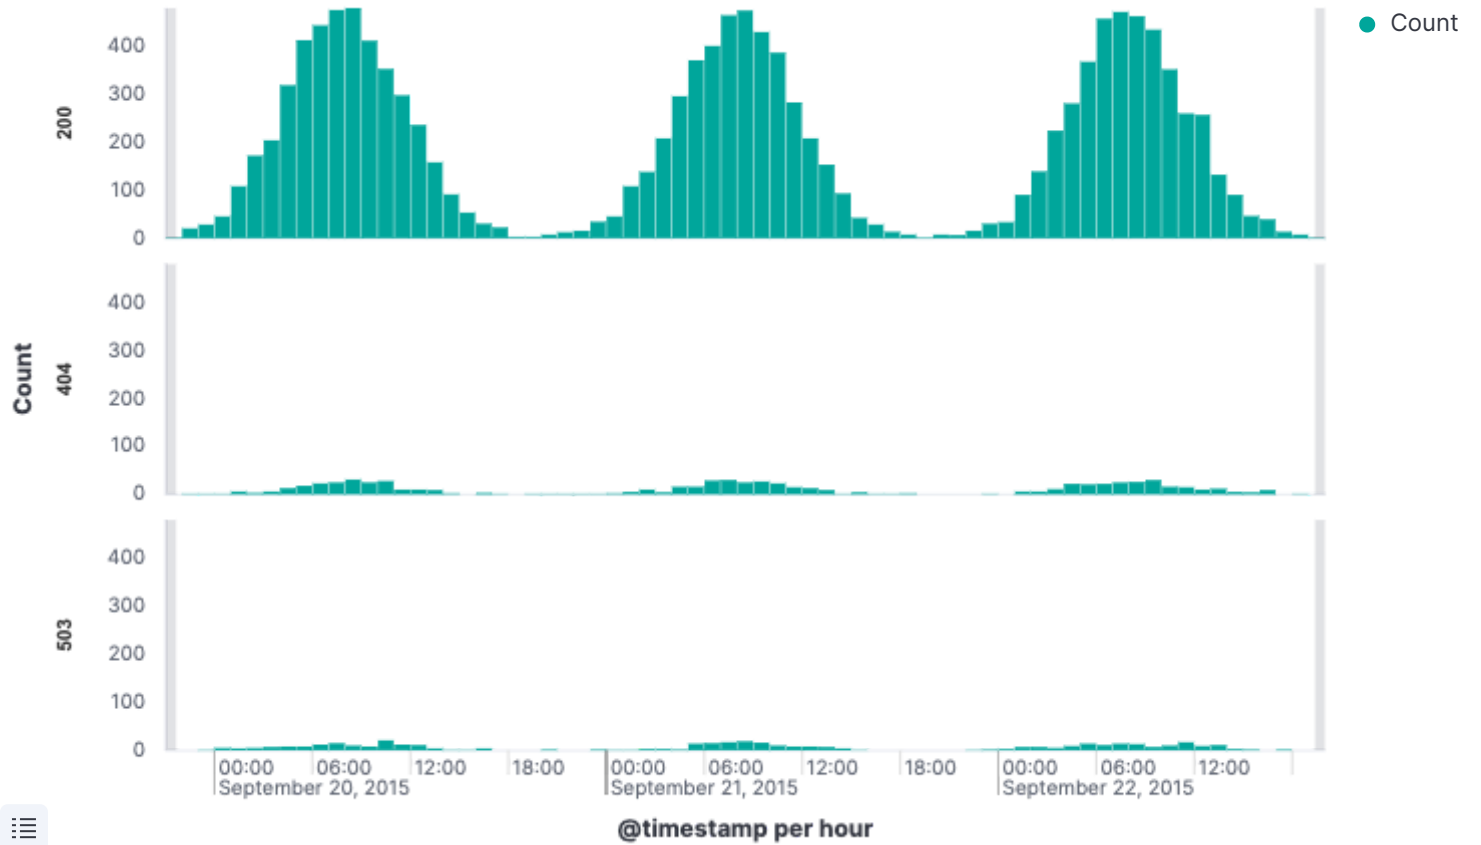

logstash_verticalbarchart