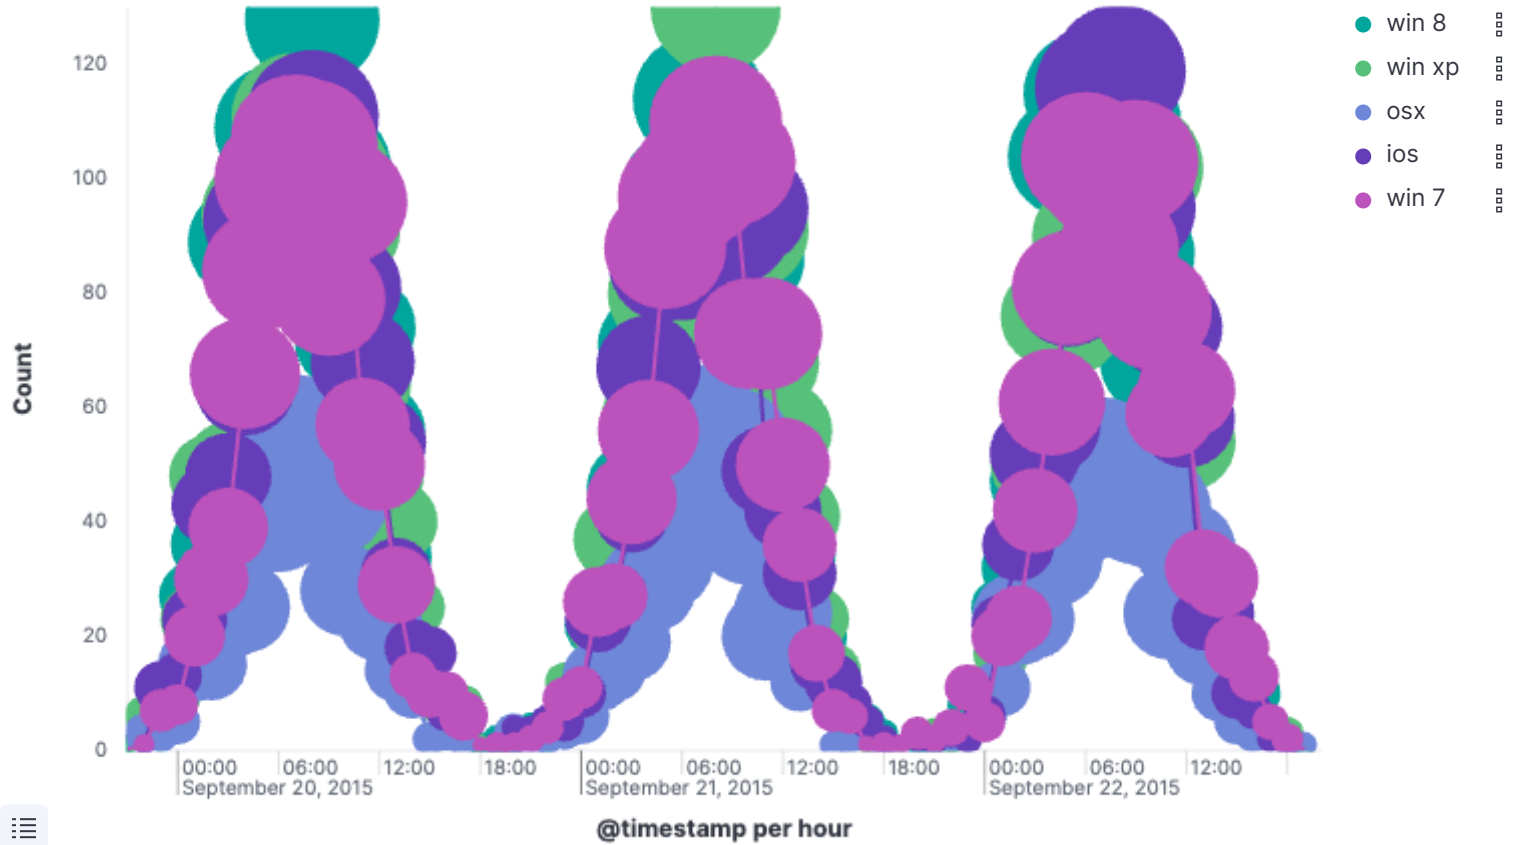

logstash_area_chart

Error: Screenshotting encountered a timeout error: "wait for e

logstash_scriptedfieldviz

Count

logstash_horizontal

logstash_linechart

logstash_heatmap

logstash_goalchart

Count

logstash_gauge

Count

logstash_coordinatemaps

logstash_datatable

 Export

@timestamp per hour	response.raw: Descending	Count
2015-09-19 21:00	200	2
2015-09-19 22:00	200	21
2015-09-19 22:00	404	1
2015-09-19 23:00	200	29
2015-09-19 23:00	404	1
2015-09-19 23:00	503	1
2015-09-20 00:00	200	46
2015-09-20 00:00	503	5
		13,989

logstash_tagcloud

geo.srcdest: Descending - Count

logstash_timelion

logstash_tsvb

logstash_scripted_saved_search

2,858 documents

Columns 1 field sorted

	↓ @timestamp ⌵	bytes_scripted
<input type="checkbox"/>	Sep 22, 2015 @ 19:24:14.970	8,998,912
<input type="checkbox"/>	Sep 22, 2015 @ 18:46:45.525	7,286,784
<input type="checkbox"/>	Sep 22, 2015 @ 18:09:30.819	11,290,624
<input type="checkbox"/>	Sep 22, 2015 @ 18:01:11.244	3,959,808
<input type="checkbox"/>	Sep 22, 2015 @ 17:49:36.365	6,467,584