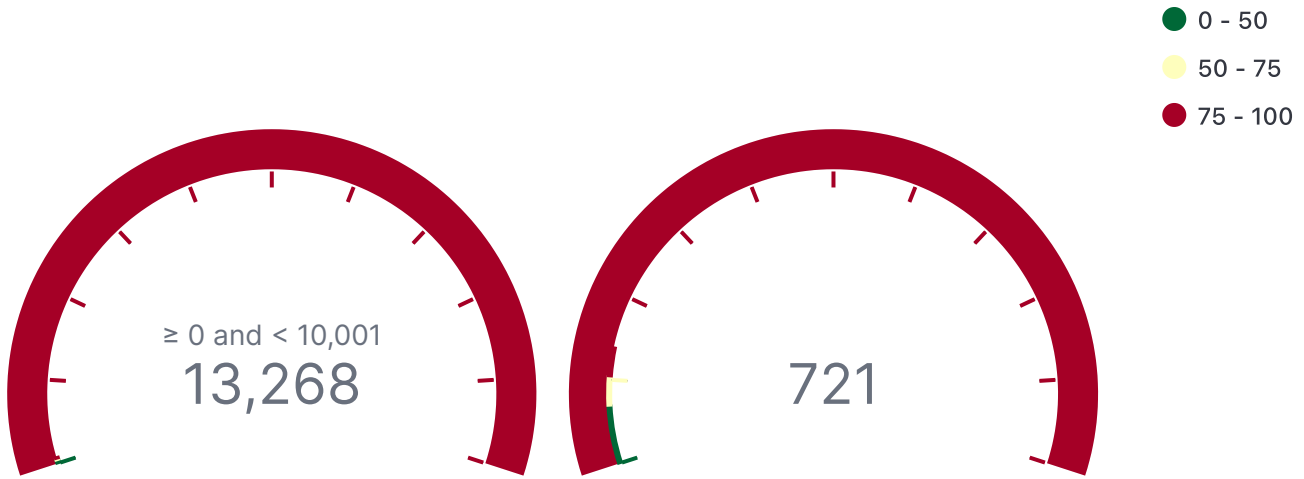

logstash_area_chart

Error: Screenshotting encountered a timeout error: "wait for e

logstash_scriptedfieldviz

Count

logstash_horizontal

logstash_linechart

logstash_heatmap

logstash_goalchart

Count

logstash_gauge

Count

logstash_coordinatemaps

logstash_datatable

 Export

@timestamp per hour	response.raw: Descending	Count
2015-09-19 21:00	200	2
2015-09-19 22:00	200	21
2015-09-19 22:00	404	1
2015-09-19 23:00	200	29
2015-09-19 23:00	404	1
2015-09-19 23:00	503	1
2015-09-20 00:00	200	46
2015-09-20 00:00	503	5
		13,989