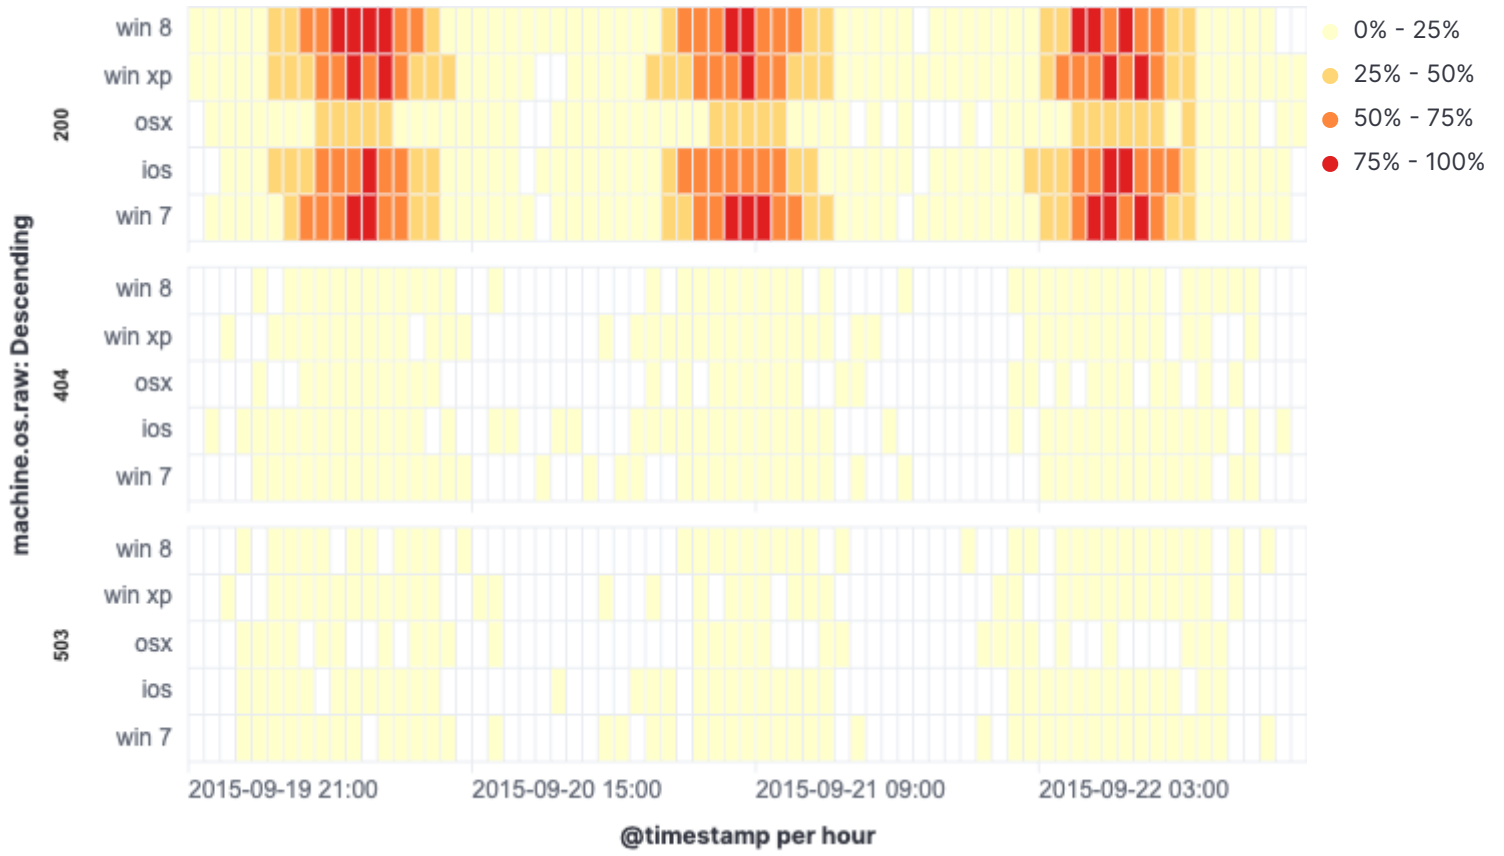

logstash_area_chart

Error: Screenshotting encountered a timeout error: "wait for e

logstash_scriptedfieldviz

Count

logstash_horizontal

logstash_linechart

logstash_heatmap

logstash_goalchart

Count

logstash_gauge

Count

logstash_coordinatemaps

logstash_datatable

 Export

@timestamp per hour	response.raw: Descending	Count
2015-09-19 21:00	200	2
2015-09-19 22:00	200	21
2015-09-19 22:00	404	1
2015-09-19 23:00	200	29
2015-09-19 23:00	404	1
2015-09-19 23:00	503	1
2015-09-20 00:00	200	46
2015-09-20 00:00	503	5
		13,989

logstash_tagcloud

geo.srcdest: Descending - Count

logstash_timelion

logstash_tsvb

logstash_scripted_saved_search

2,858 documents

Columns 1 field sorted

	↓ @timestamp ⌵	bytes_scripted
<input type="checkbox"/>	Sep 22, 2015 @ 19:24:14.970	8,998,912
<input type="checkbox"/>	Sep 22, 2015 @ 18:46:45.525	7,286,784
<input type="checkbox"/>	Sep 22, 2015 @ 18:09:30.819	11,290,624
<input type="checkbox"/>	Sep 22, 2015 @ 18:01:11.244	3,959,808
<input type="checkbox"/>	Sep 22, 2015 @ 17:49:36.365	6,467,584