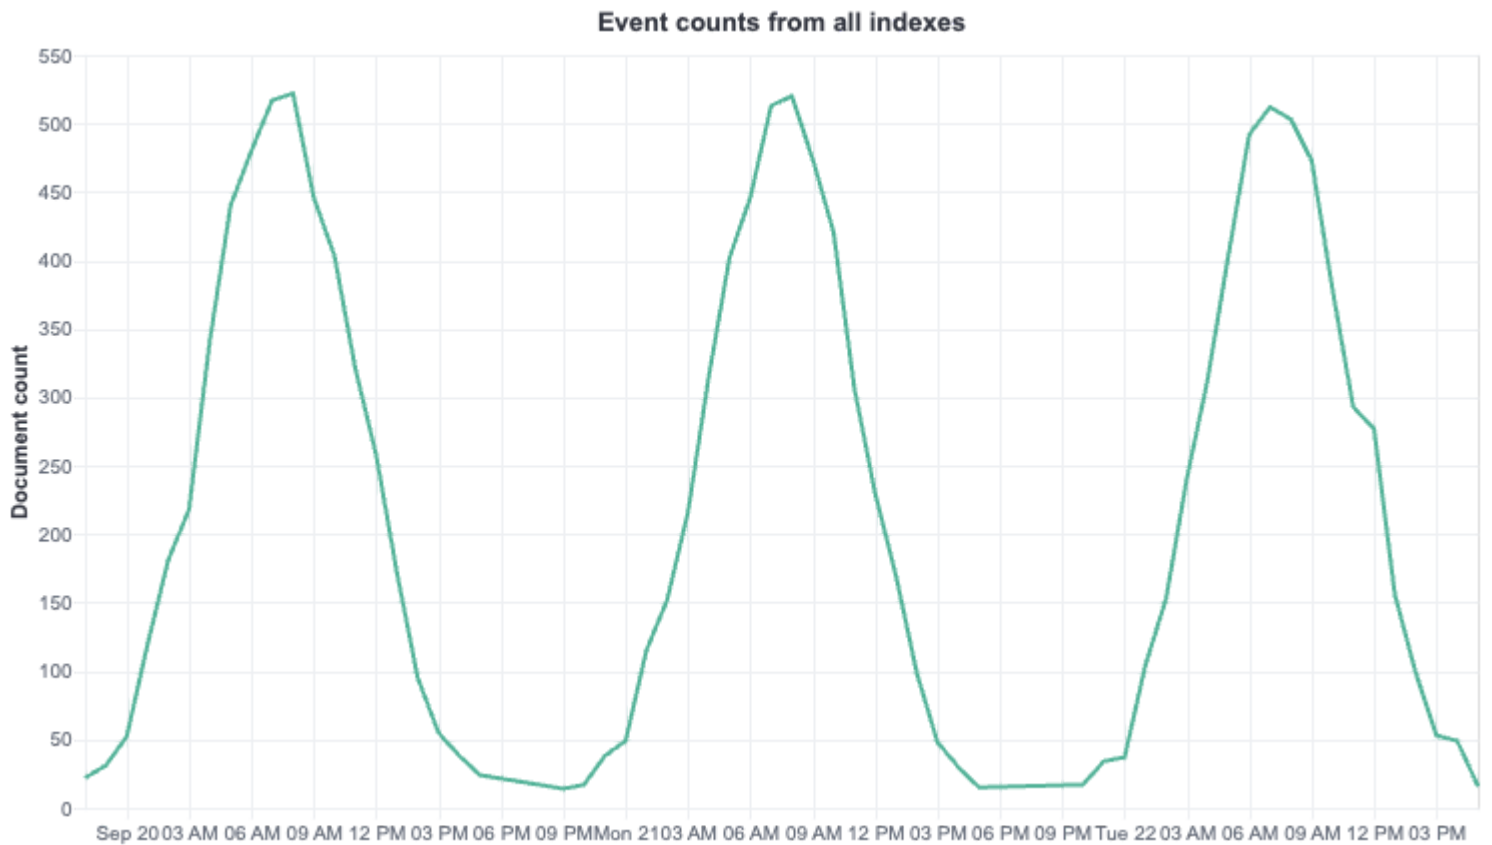

logstash_datatable

Export

@timestamp per hour	response.raw: Descending	Count
2015-09-19 21:00	200	2
2015-09-19 22:00	200	21
2015-09-19 22:00	404	1
2015-09-19 23:00	200	29
2015-09-19 23:00	404	1
2015-09-19 23:00	503	1
2015-09-20 00:00	200	46
2015-09-20 00:00	503	5
		13,989

< 2 3 4 5 ... 19 le

logstash_inputcontrols

Logstash RAM

Logstash OS

Apply changes

Cancel changes

Clear form

logstash_markdown

Kibana is built with JS <https://www.javascript.com/> [<https://www.javascript.com/>]

logstash_vegaviz