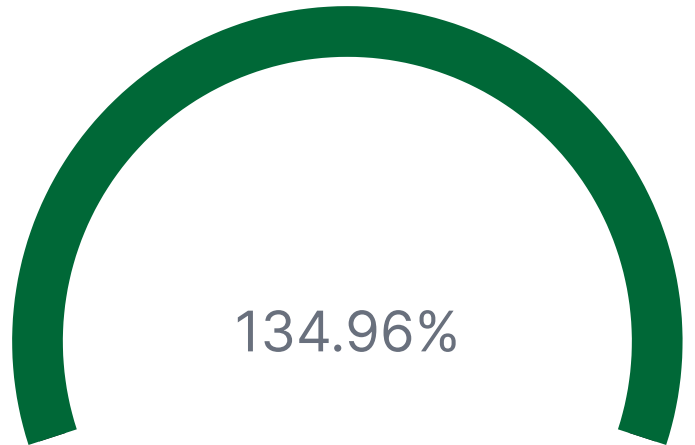

logstash_area_chart

Error: Screenshotting encountered a timeout error: "wait for e

logstash_scriptedfieldviz

Count

logstash_horizontal

logstash_linechart

logstash_heatmap

logstash_goalchart

Count

logstash_gauge

Count

logstash_coordinatemaps

logstash_datatable

 Export

@timestamp per hour	response.raw: Descending	Count
2015-09-19 21:00	200	2
2015-09-19 22:00	200	21
2015-09-19 22:00	404	1
2015-09-19 23:00	200	29
2015-09-19 23:00	404	1
2015-09-19 23:00	503	1
2015-09-20 00:00	200	46
2015-09-20 00:00	503	5
		13,989