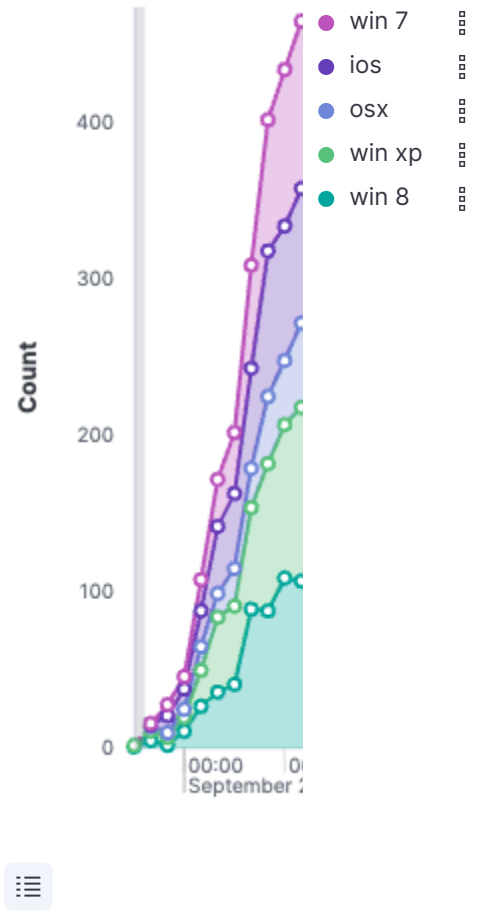

logstash_area_chart

Error: Screenshotting encountered a timeout error: "wait for e

logstash_scriptedfieldviz

Count

logstash_horizontal

logstash_linechart

logstash_heatmap

logstash_goalchart

Count

logstash_gauge

Count

logstash_coordinatemaps

logstash_datatable

 Export

@timestamp per hour	response.raw: Descending	Count
2015-09-19 21:00	200	2
2015-09-19 22:00	200	21
2015-09-19 22:00	404	1
2015-09-19 23:00	200	29
2015-09-19 23:00	404	1
2015-09-19 23:00	503	1
2015-09-20 00:00	200	46
2015-09-20 00:00	503	5
		13,989