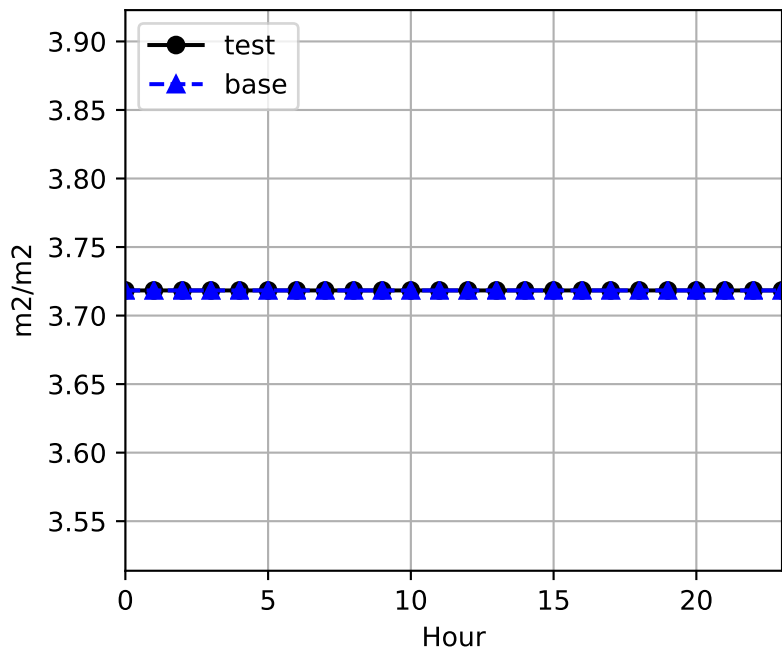

Diurnal Means: BCI, Panama

TLAI