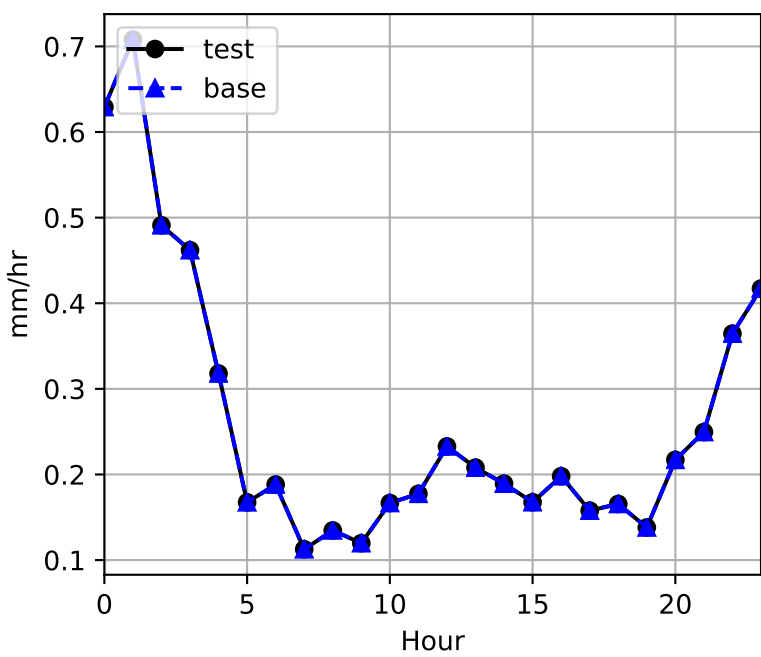

Diurnal Means: BCI, Panama

RAIN