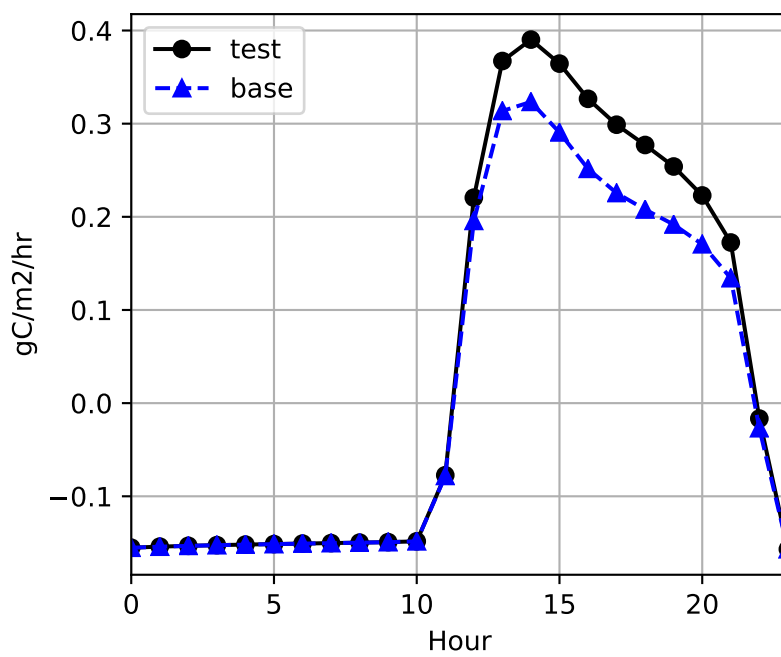

Diurnal Means: BCI, Panama

NPP